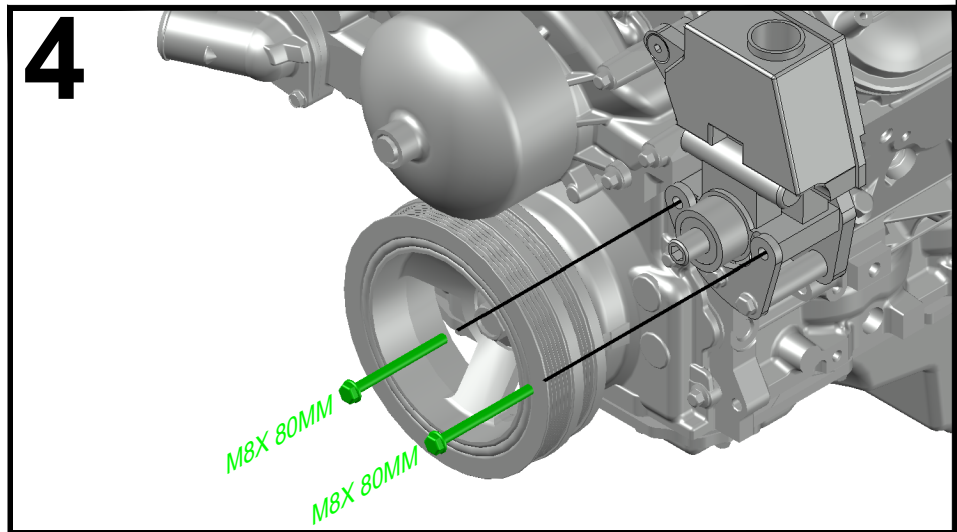

551785-2 CAMARO POWER STEERING KIT

Scan for installation video

657814750999

Made in the USA
with USA made materials,
metric flange bolts, spacers,
pulleys, & tensioners

youtu.be/effprB1OFns

Technical
Support

www.ictbillet.com
email: sales@ictbillet.com
Phone: 316-300-0833

WARNING: Cancer and Reproductive Harm - www.P65Warnings.ca.gov

WARNING: Proposition 65 - This product can expose you to chemicals including lead, which is known to the State of California to cause cancer, birth defects, or other reproductive harm. For more information go to www.P65Warnings.ca.gov **ALUMINUM** - Most of the aluminum alloys used today contain some level of lead, usually less than .1%. Lead is known to the state of California to cause cancer and reproductive harm. Most aluminum alloys are physiologically inert in their solid form, and the lead is contained within, however user-generated dust and/or fumes may pose a hazard if inhaled or ingested. Heating beyond a certain temperature may also provide avenues for exposure. **STEEL BOLTS** - Steel is an iron alloy with several metals including Nickel and Chromium. Both Nickel and Chromium are known to the State of California to cause cancer and reproductive harm, respectfully. This warning applies to stainless steels as well.