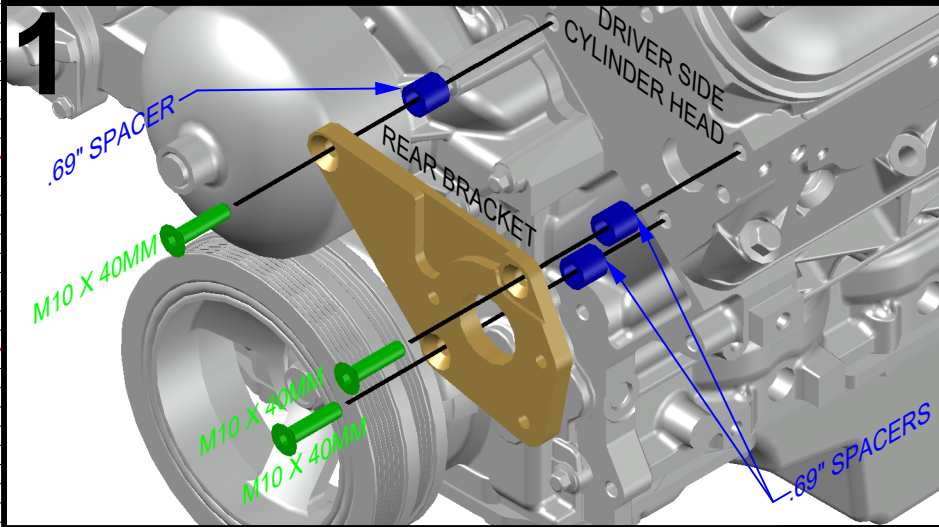

551785-2 CAMARO POWER STEERING KIT

Scan for installation video

657814750999

Made in the USA
with USA made materials,
metric flange bolts, spacers,
pulleys, & tensioners

youtu.be/effprB1OFns

Technical
Support

www.ictbillet.com
email: sales@ictbillet.com
Phone: 316-300-0833

WARNING: Cancer and Reproductive Harm - www.P65Warnings.ca.gov

WARNING: Proposition 65 - This product can expose you to chemicals including lead, which is known to the State of California to cause cancer, birth defects, or other reproductive harm. For more information go to www.P65Warnings.ca.gov **ALUMINUM** - Most of the aluminum alloys used today contain some level of lead, usually less than .1%. Lead is known to the state of California to cause cancer and reproductive harm. Most aluminum alloys are physiologically inert in their solid form, and the lead is contained within, however user-generated dust and/or fumes may pose a hazard if inhaled or ingested. Heating beyond a certain temperature may also provide avenues for exposure. **STEEL BOLTS** - Steel is an iron alloy with several metals including Nickel and Chromium. Both Nickel and Chromium are known to the State of California to cause cancer and reproductive harm, respectfully. This warning applies to stainless steels as well.