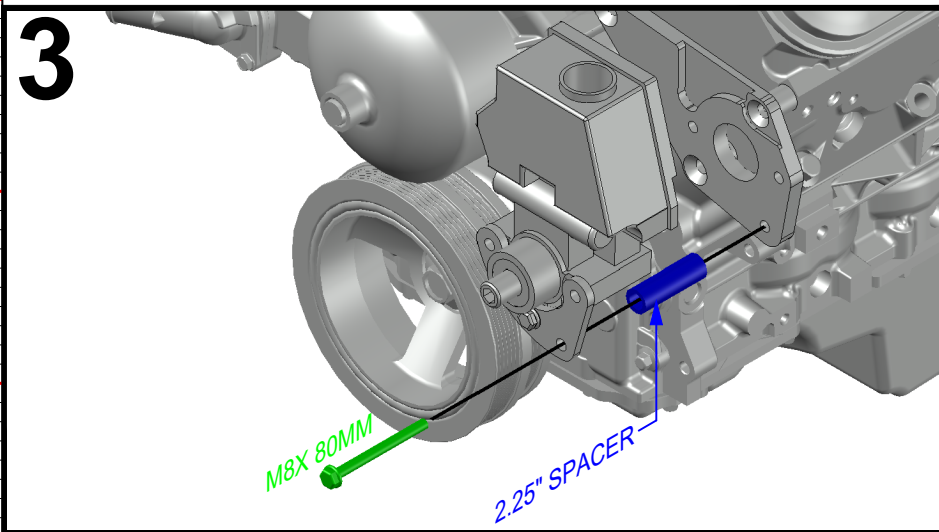

551785-2 CAMARO POWER STEERING KIT

Scan for installation video

657814750999

Made in the USA
with USA made materials,
metric flange bolts, spacers,
pulleys, & tensioners

youtu.be/effprB1OFns

Technical
Support

www.ictbillet.com
email: sales@ictbillet.com
Phone: 316-300-0833

WARNING: Cancer and Reproductive Harm - www.P65Warnings.ca.gov

WARNING: Proposition 65 - This product can expose you to chemicals including lead, which is known to the State of California to cause cancer, birth defects, or other reproductive harm. For more information go to www.P65Warnings.ca.gov **ALUMINUM** - Most of the aluminum alloys used today contain some level of lead, usually less than .1%. Lead is known to the state of California to cause cancer and reproductive harm. Most aluminum alloys are physiologically inert in their solid form, and the lead is contained within, however user-generated dust and/or fumes may pose a hazard if inhaled or ingested. Heating beyond a certain temperature may also provide avenues for exposure. **STEEL BOLTS** - Steel is an iron alloy with several metals including Nickel and Chromium. Both Nickel and Chromium are known to the State of California to cause cancer and reproductive harm, respectfully. This warning applies to stainless steels as well.