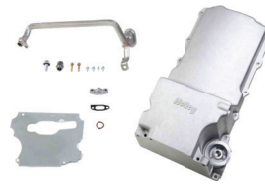

LS Swap

1998-06 E46 BMW

This vehicle has been 3D laser scanned and modeled by ICT Billet to ensure direct fitment with the below parts. Re-uses the following factory 330i accessories: A/C compressor & lines, power steering pump & lines.

A/C Bracket
ICT# 551797 \$199.99

Alternator /
Power Steering
Bracket Kit
ICT# 551796 \$249.99

DRCONCEPT Engine Mounts
E46LS1 \$550.99

Oil Pan
ICT# HLY-302-1 \$394.95

CX Racing Headers
HD-LS-E46 \$565.95

Oil Gauge Adapter
ICT# 551712-M1215 \$16.99