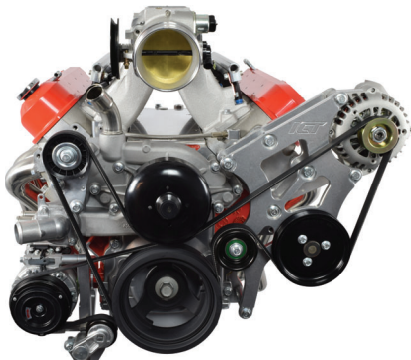

LS Swap

1998-06 E46 BMW

This vehicle has been 3D laser scanned and modeled by ICT Billet to ensure direct fitment with the below parts. Re-uses the following factory 330i accessories: A/C compressor & lines, power steering pump & lines.

A/C Bracket
ICT# 551797 \$199.99

Alternator /
Power Steering
Bracket Kit
ICT# 551796 \$249.99

DRCONCEPT Engine Mounts
E46LS1 \$550.99

Oil Pan
ICT# HLY-302-1 \$394.95

CX Racing Headers
HD-LS-E46 \$565.95

Oil Gauge Adapter
ICT# 551712-M1215 \$16.99