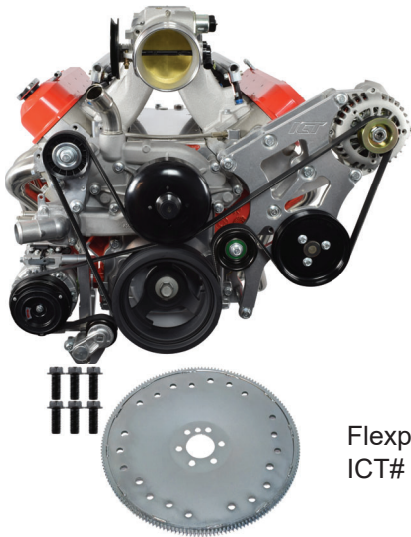

LS Swap

1998-06 E46 BMW

This vehicle has been 3D laser scanned and modeled by ICT Billet to ensure direct fitment with the below parts. Re-uses the following factory 330i accessories: A/C compressor & lines, power steering pump & lines.

A/C Bracket
ICT# 551797 \$219.99

Alternator /
Power Steering
Bracket Kit
ICT# 551796 \$299.99

Flexplate
ICT# 551356X \$159.99

Coolant Crossover
ICT# 551675 \$60.99

Transmission Dipstick
Tube Adapter
ICT# 551323 \$24.99

Heater Core Bypass Hose
ICT# 551699 \$86.99

Heater Core Hose Kit
ICT# 551065 \$54.99

Oil Pan
ICT# HLY-302-1

Oil Gauge Adapter
ICT# 551712-M1215 \$18.99

Coolant Crossover
Upper Hose Adapter
ICT# AN627-20X125 \$18.99