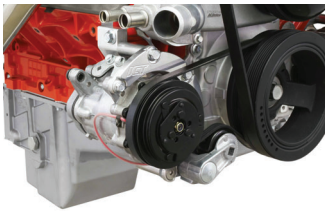

## 1995-1998 240SX NISSAN S14

This vehicle has been 3D laser scanned and modeled by ICT Billet to ensure direct fitment with the below parts.

Manual Belt Tensioner  
ICT# 551617X-2 \$72.99

Alternator / Power Steering  
Bracket Kit  
ICT# 551669-2 \$157.99

A/C Bracket  
ICT# 551137-LS74-2 \$241.99

Moroso Oil Pan  
Part# 20146

Oil Pickup tube  
Part# 1257659

Dipstick tube plug  
ICT# 551113 \$18.99

Moroso Dipstick  
Part# 25971

Coolant Crossover  
ICT# 551675 \$60.99