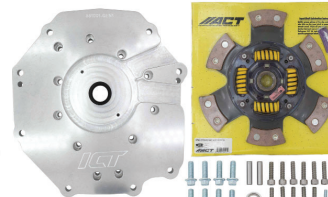

## 1995-1998 240SX NISSAN S14

This vehicle has been 3D laser scanned and modeled by ICT Billet to ensure direct fitment with the below parts.

Manual Belt Tensioner  
ICT# 551617X-2 \$72.99

Alternator / Power Steering  
Bracket Kit  
ICT# 551669-2 \$157.99

A/C Bracket  
ICT# 551137-LS74-2 \$241.99

Moroso Oil Pan  
Part# 20146

Oil Pickup tube  
Part# 1257659

Dipstick tube plug  
ICT# 551113 \$18.99

Moroso Dipstick  
Part# 25971

Coolant Crossover  
ICT# 551675 \$60.99

Heater Core Bypass Hose  
ICT# 551699 \$18.99

Heater Core Hose Kit  
ICT# 551065 \$54.99

Swap Mounts  
ISR-240-LSMK

ISR Headers  
ISR-55HD-240LS

Clutch Master  
Cylinder  
260-15098

Master Cylinder  
Mount  
CLCH-ADPT 240SX

PTI CD009  
Transmission Yoke  
Part# 3103-323

PTI  
Differential Yoke  
Part# 3102-21

Spark Plug Wire Kit  
ICT# 551083 \$120.99

CD009 to LS Bellhousing Adapter  
ICT# 551001-GEN1 \$769.99  
ICT# 551001-GEN2a  
ICT# 551001-GEN2b